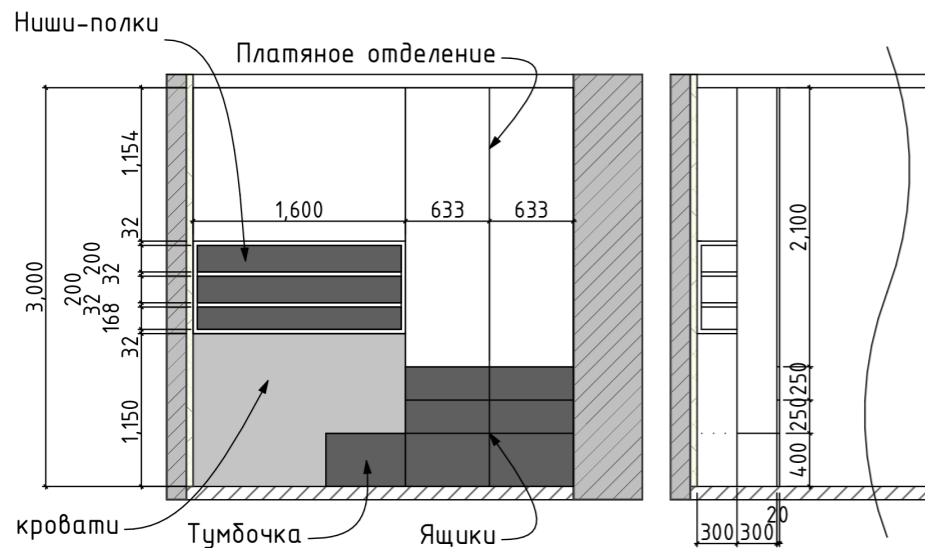

Экспликация помещений

Номер помещ.	Наименование помещения	Площадь кв. м
1	Прихожая	2,26
2	Коридор	4,1
3	Гардеробная	5,89
4	Гостевой санузел	5,51
5	Гостевая/кабинет	14,36
6	Гостиная	48,85
7	Столовая	14,19
8	Кухня	9
9	Гардеробная спальни	5,26
10	Ванная с сауной	8,9
11	Спальня	33,44
12	Постирочная	3,48
13	Общий коридор	14,07
14	Детская сына	21,63
15	Спальня дочери	24,08
16	Игровая/гостевая	29,24
17	Детская душевая	3,65

Необходимо уточнить размеры и конструкцию на месте и по моделям лепнины.