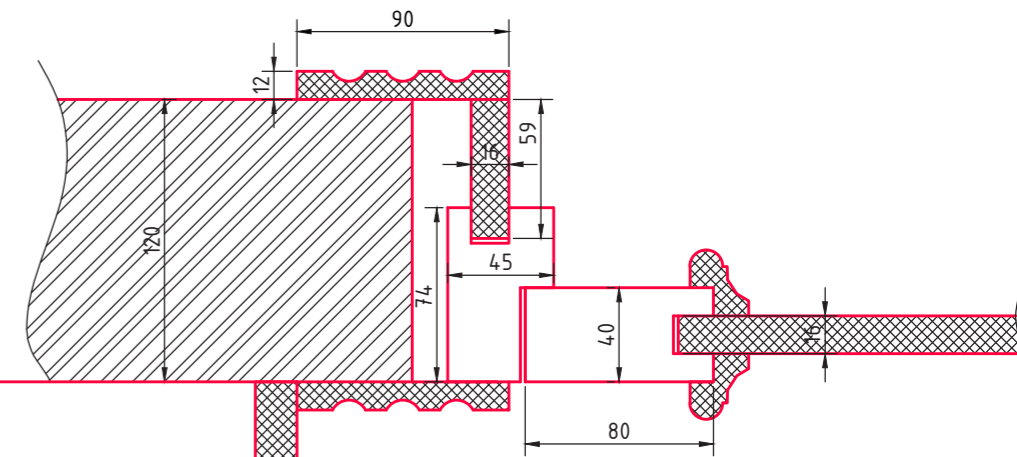

Layouts, Elevations, Spaces, Details
AutoCad, Arhcad drawings